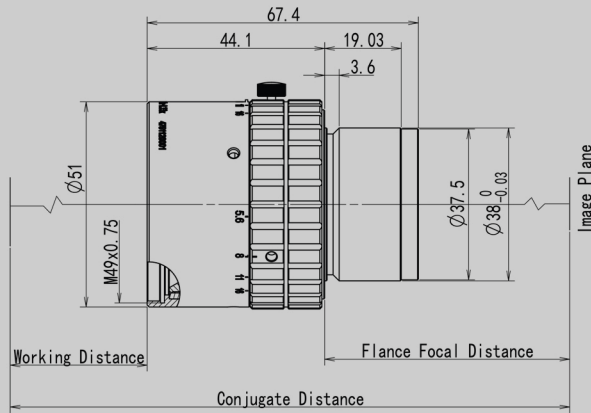

SE6056A

SENSEMOS

外形尺寸:

技术参数:

	SPECIFICATION		
Magnification	0.04X	0.17X	0.33X
Working Distance (mm)	1548	358	214
Conjugate Distance (mm)	1658	512	341.7
Flange Focal Distance (mm)	65.9	73.6	83.5
EFL (mm)	61		
Max image	$\varnothing 82$		
F#	5.6		
Distortions	<0.64%	<0.55%	<0.37%
Illumination	52%		